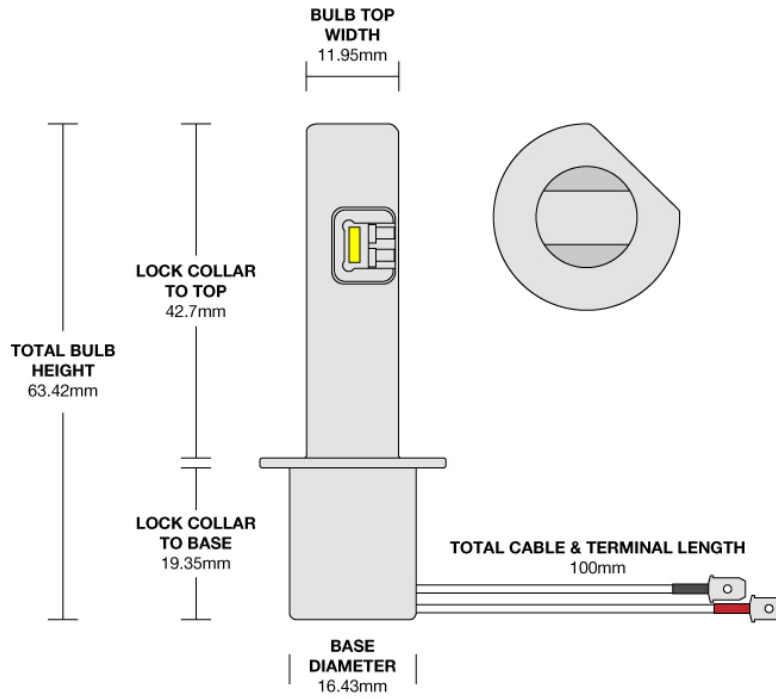

Direct Fit - LED Headlight Kit – Halogen Replacement

999001

Product Information

| | |
|--------------------------------------|--|
| Description | Direct Fit - 12/24V LED Bulb Kit 5700K - H1 |
| Housing Material | Die-Cast Aluminum |
| Minimum Operating Temperature | -40 °C |
| Maximum Operating Temperature | 130 °C |
| Connector or Wiring | H1 |

Product Dimensions

Electrical Specifications

| | |
|--------------------------|-----------|
| Input Voltage | 12-24V DC |
| Operating Voltage | 12-24V DC |

Photometric Specifications

| | |
|--------------------------------------|---------------|
| Effective Lumen Output | 2000 per bulb |
| Nominal LED Color Temperature | 5700 K |