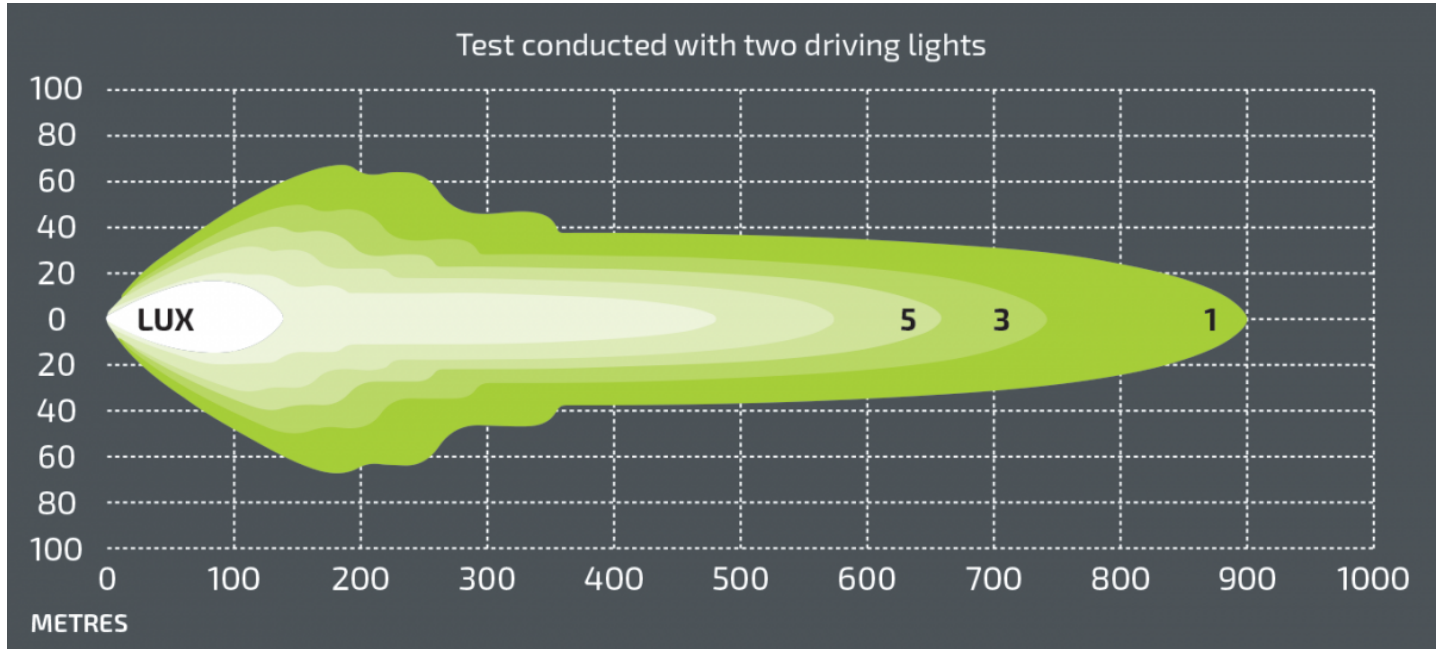

## Product Dimensions

## Electrical Specifications

<b>Operating Voltage</b>	12-24V DC
<b>Wattage</b>	Osram LED chips 5 W
<b>Current Draw</b>	7.0AA @ 12V DC 3.5AA @ 24V DC

## Photometric Specifications

**Raw Lumen Output** 12,600 Per Pair

**Nominal LED Color Temperature** 5700 K